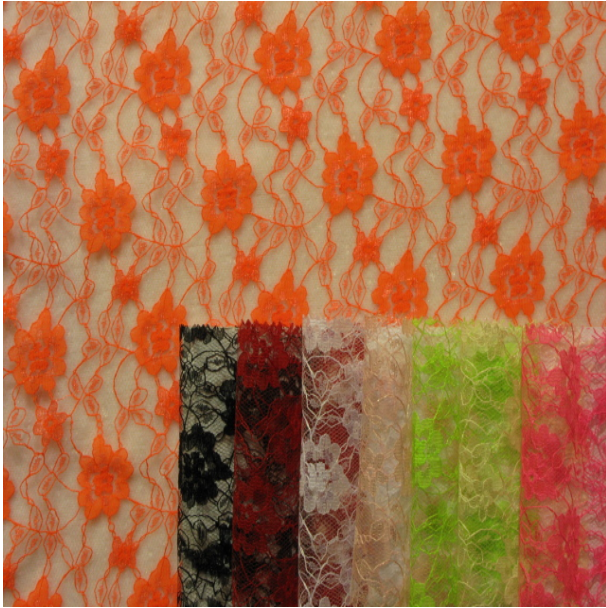

Lace (1016)

Visage Textiles - Product Information Sheet

Lace (1016)

Product Details

Product Code : 1016

Dimensions : 110cm

Composition : 100% Polyester

Available Colours : Black, Flo Green, Flo Orange, Pale Pink, Red

Product Description

Polyester Lace

Synthetic embroidered lace. A multipurpose fabric ideal for use as a dress fabric, decoration, displays, fancy dress and crafts.

While every care has been taken to ensure the accuracy of the colours depicted in our images, please be aware that due to monitor resolution, lighting, photo processing software and other factors it is almost impossible to represent colour to 100% accuracy.