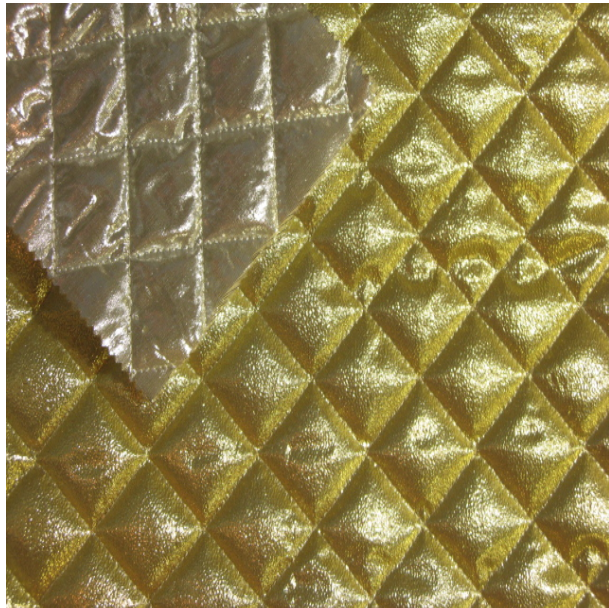

Quilted Metallic Sheer (870)

Visage Textiles - Product Information Sheet

Quilted Metallic Sheer (870)

Product Details

Product Code : 870

Dimensions : 110cm

Composition : 100% Nylon

Available Colours : Gold, Silver

Product Description

Quilted Metallic Sheer

The minimum order for this product is approximately 12 metres.

While every care has been taken to ensure the accuracy of the colours depicted in our images, please be aware that due to monitor resolution, lighting, photo processing software and other factors it is almost impossible to represent colour to 100% accuracy.