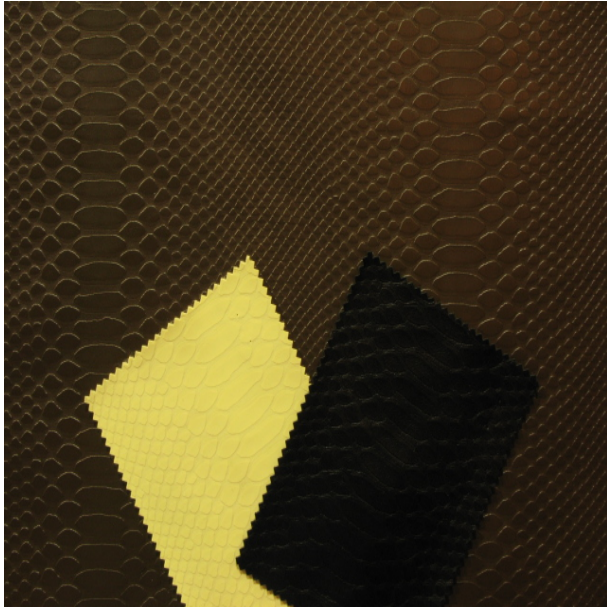

## Snake Leatherette (1061)

### Product Details

**Product Code :** 1061

**Dimensions :** 150cm

**Composition :** 99% Polyester 1% PU

**Available Colours :** Black, Chocolate, Cream

### Product Description

Snake Effect Leatherette

Synthetic faux leather with a "Snake" effect. Ideal for fancy dress, stagewear, alternative clothing and for soft furnishings.

*While every care has been taken to ensure the accuracy of the colours depicted in our images, please be aware that due to monitor resolution, lighting, photo processing software and other factors it is almost impossible to represent colour to 100% accuracy.*