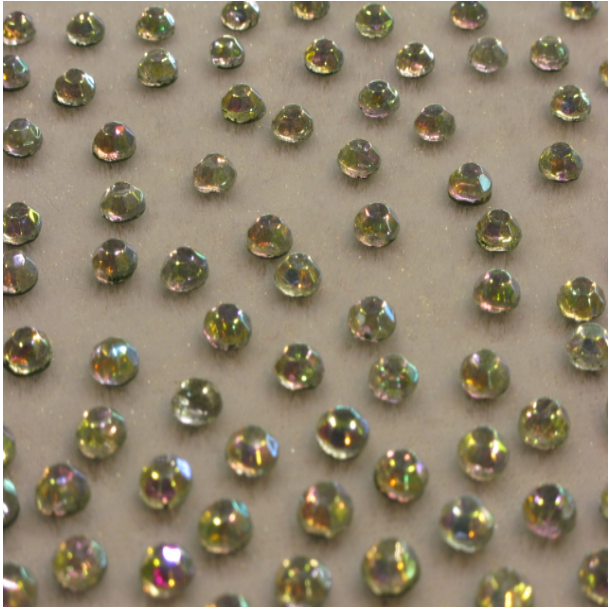

Stones (Large) (989 - SS30)

Visage Textiles - Product Information Sheet

Stones (Large) (989 - SS30)

Product Details

- Product Code :** 989
- Dimensions :** SS30
- Composition :** Synthetic Crystal
- Available Colours :** Clear

Product Description

Large Iron On Stones

Ideal for crafts and for brightening up a variety of garments and displays.

While every care has been taken to ensure the accuracy of the colours depicted in our images, please be aware that due to monitor resolution, lighting, photo processing software and other factors it is almost impossible to represent colour to 100% accuracy.