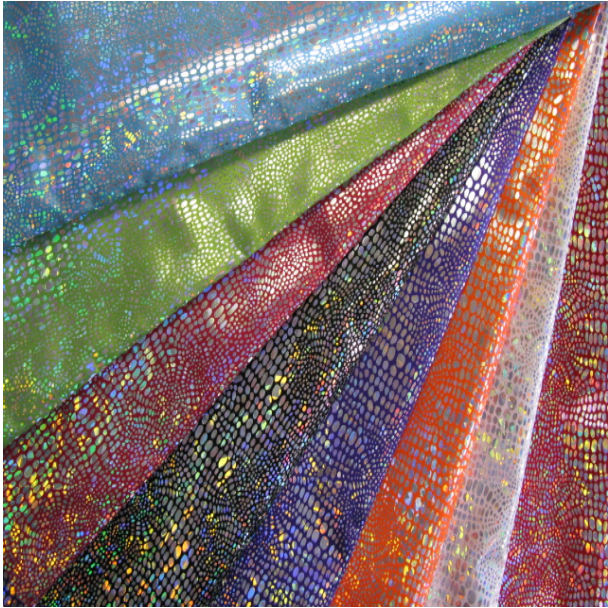

Snake Satin (1214)

Visage Textiles - Product Information Sheet

Snake Satin (1214)

Product Details

Product Code : 1214

Dimensions : 150cm

Composition : Polyester 100%

Available Colours : Black, Flo Green, Flo Orange, Lipstick, Purple, Red, Turq, White

Product Description

Snake Foil Satin

Quality satin fabric with "Snake" foil design. Ideal for dancewear, stagewear and also for displays.

While every care has been taken to ensure the accuracy of the colours depicted in our images, please be aware that due to monitor resolution, lighting, photo processing software and other factors it is almost impossible to represent colour to 100% accuracy.