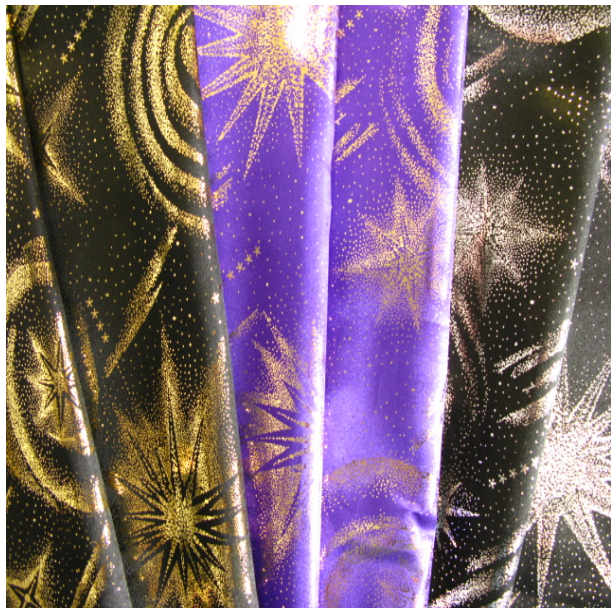

Solar Satin Foil (488)

Visage Textiles - Product Information Sheet

Solar Satin Foil (488)

Product Details

Product Code : 488

Dimensions : 150cm

Composition : Polyester 100%

Available Colours : Black/Gold, Black/Silver

Product Description

Solar Foil Satin

Quality satin fabric with "Solar" foil design. Ideal for dancewear, stagewear and also for displays.

While every care has been taken to ensure the accuracy of the colours depicted in our images, please be aware that due to monitor resolution, lighting, photo processing software and other factors it is almost impossible to represent colour to 100% accuracy.